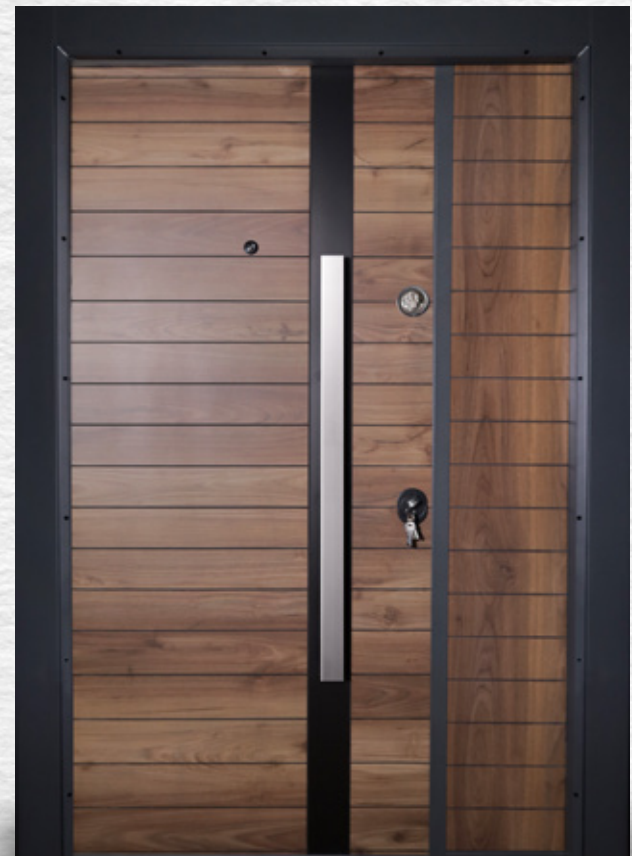

- * Mono Lock System
- * Classic Wooden Finish
- * Peephole

ONE & HALF DOOR

Dimension
Height (7ft) x Width (4ft)

SINGLE

GH¢6,700

ONE & HALF

GH¢8,200

PMR 015

SINGLE DOOR

Dimension
Height (7ft) x Width (3ft)

Features

- * Mono Lock System
- * Classic Wooden Finish
- * Peephole

ONE & HALF DOOR

Dimension
Height (7ft) x Width (4ft)

SINGLE

GH¢6,700