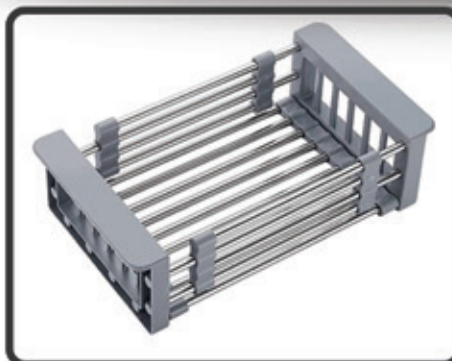

Counter-top Sinks with Double Trough

Colour: Silver

GH¢1,500

Colander / Drain Basket