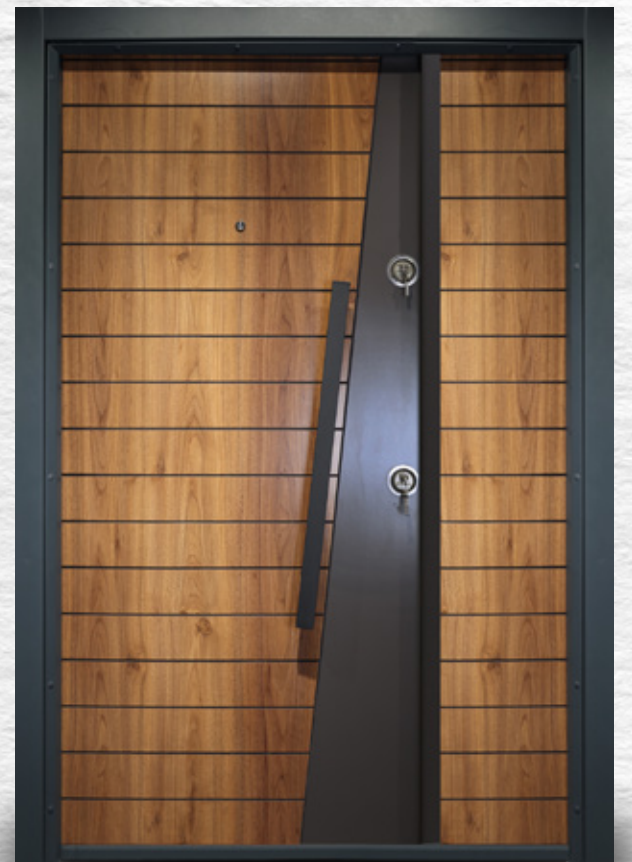

SINGLE DOOR

Dimension
Height (7ft) x Width (3ft)

Features

- * PVC Laminated
- * Central Lock System
- * Modern Type
- * Antique Frame
- * Peephole

ONE & HALF DOOR

Dimension
Height (7ft) x Width (4ft)

SINGLE

Features

- * Mono Lock System
- * Classic Wooden Finish
- * Peephole

ONE & HALF DOOR

Dimension
Height (7ft) x Width (4ft)

SINGLE

GH¢6,700

ONE & HALF

GH¢8,200

GH¢6,700

ONE & HALF

GH¢8,200

IBR 006

SINGLE DOOR

Dimension
Height (7ft) x Width (3ft)

Features

- * Mono Lock System
- * Classic Wooden Finish
- * Knocker Peephole