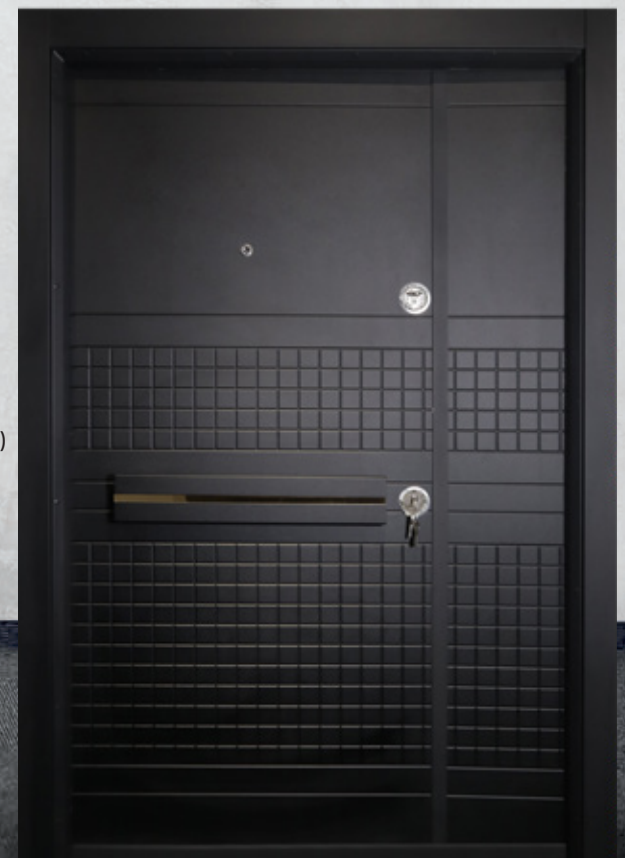

Features

- * Modern Type
- * PVC Laminated
- * Dual Lock System
- * Peephole

ONE & HALF DOOR

Dimension
Height (7ft) x Width (4ft)

SINGLE

GH¢7,870

ONE & HALF

GH¢9,450

Width (3ft)

Peephole

Dual Lock System

PVC Laminated

Height (7ft)

Width (4ft)

DOUBLE MODELS

PMR 028

GH¢35,500

Dimension: Height (7ft) x Width (6ft)

PMR 030

GH¢16,800

Dimension: Height (7ft) x Width (6ft)

PMR 033

GH¢16,800

Dimension: Height (7ft) x Width (6ft)