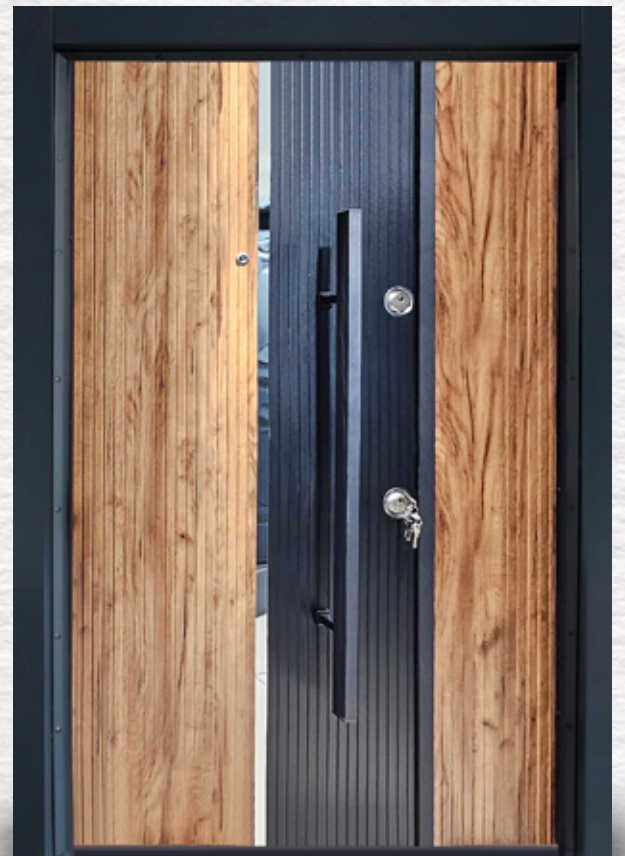

SINGLE DOOR

Dimension
Height (7ft) x Width (3ft)

Features

- * Modern Type
- * PVC Laminated
- * Dual Lock System
- * Peephole

ONE & HALF DOOR

Dimension
Height (7ft) x Width (4ft)

SINGLE

GH¢7,870

ONE & HALF

GH¢9,450

PMR 017

SINGLE DOOR

Dimension
Height (7ft) x Width (3ft)

Features

- * Modern Type
- * PVC Laminated
- * Dual Lock System
- * Peephole

ONE & HALF DOOR

Dimension
Height (7ft) x Width (4ft)

SINGLE

GH¢7,870

ONE & HALF

GH¢9,450

PMR 023

SINGLE DOOR

Dimension
Height (7ft) x Width (3ft)

Features

- * Modern Type
- * PVC Laminated
- * Dual Lock System
- * Peephole

ONE & HALF DOOR

Dimension
Height (7ft) x Width (4ft)

SINGLE

GH¢7,870

ONE & HALF

GH¢9,450