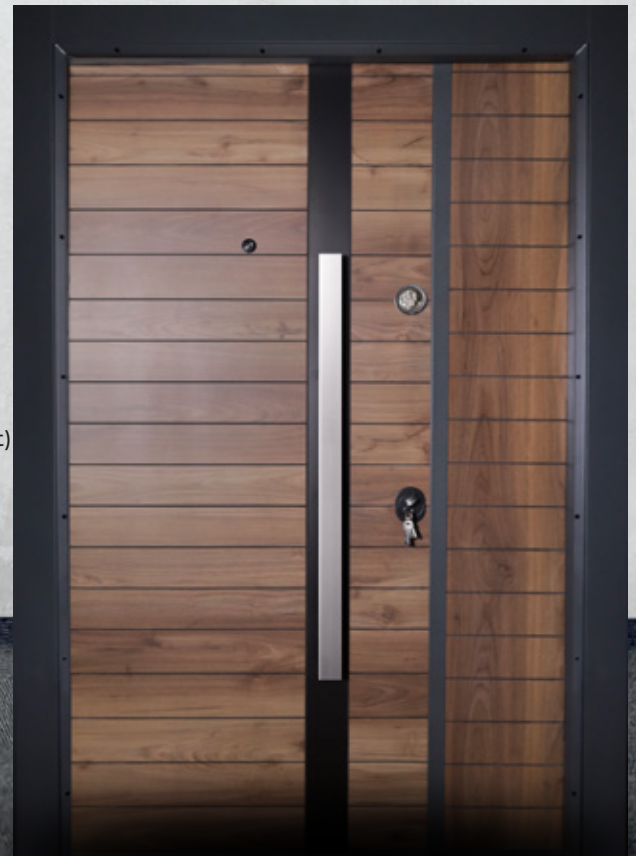

GH¢6,000

ONE & HALF

GH¢7,300

Width (3ft)

Width (4ft)

Peephole

Dual Lock System

Height (7ft)

PVC Laminated

Width (3ft)

Width (4ft)

Knocker

Peephole

Dual Lock System

Height (7ft)

PVC Laminated