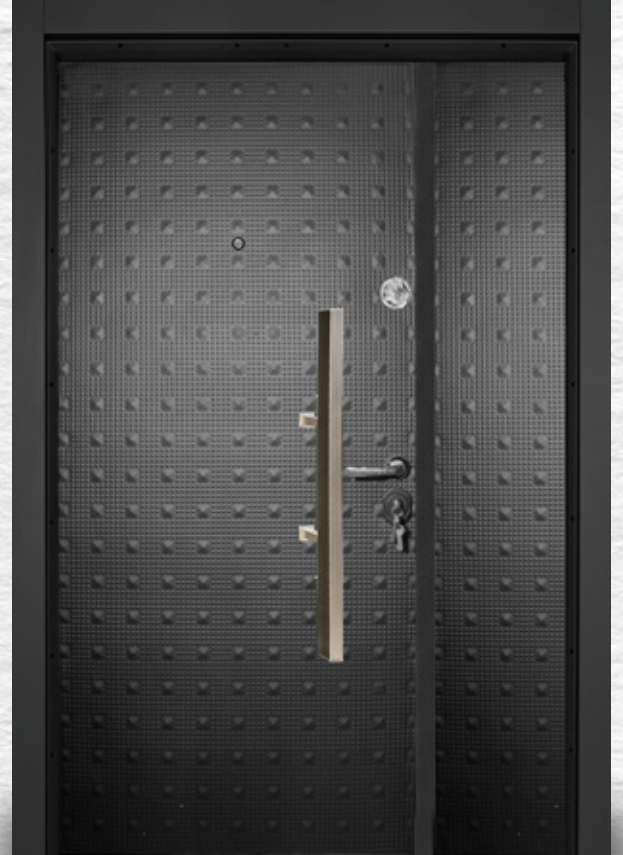

PORTAL 012

SINGLE DOOR

Dimension
Height (7ft) x Width (3ft)

Features

- * PVC Laminated
- * Central Lock System
- * Modern Type
- * Antique Frame
- * Peephole

ONE & HALF DOOR

Dimension
Height (7ft) x Width (4ft)

SINGLE

GH¢7,400

ONE & HALF

GH¢9,400

PMR 026

SINGLE DOOR

Dimension
Height (7ft) x Width (3ft)

Features

- * Modern Finish
- * Full Metal Body
- * Mono Lock System
- * All Weather
- * Knocker & Peephole

ONE & HALF DOOR

Dimension
Height (7ft) x Width (4ft)

SINGLE

GH¢7,400

ONE & HALF

GH¢9,400

PMR 036

SINGLE DOOR

Dimension
Height (7ft) x Width (3ft)

Features

- * Modern Finish
- * Full Metal Body
- * Mono Lock System
- * All Weather
- * Knocker & Peephole

SINGLE

GH¢7,400

PMR 037

SINGLE DOOR